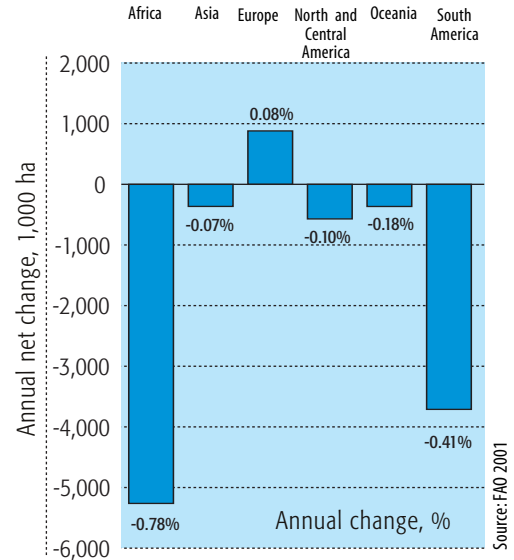

## Forest protection in Finland

	Productive and low productive forest 1,000 ha	% of productive and low productive forest	All forestry land area 1,000 ha	% of all forestry land area
Strictly protected forests	1,665	7.2	3,306	10.8
Protected forests where restricted felling is allowed	98	0.4	116	0.4
Protected forests (above areas combined)	1,762	7.6	3,422	11.2
Forests under restricted forestry use	1,038	4.5	1,308	4.3
All above areas combined	2,800	12.1	4,730	15.5

## Change in the world's forested area in 1990–2000

- Between the years 1990 and 2000, the annual decrease of the world's forested area was about 9,400 million hectares.