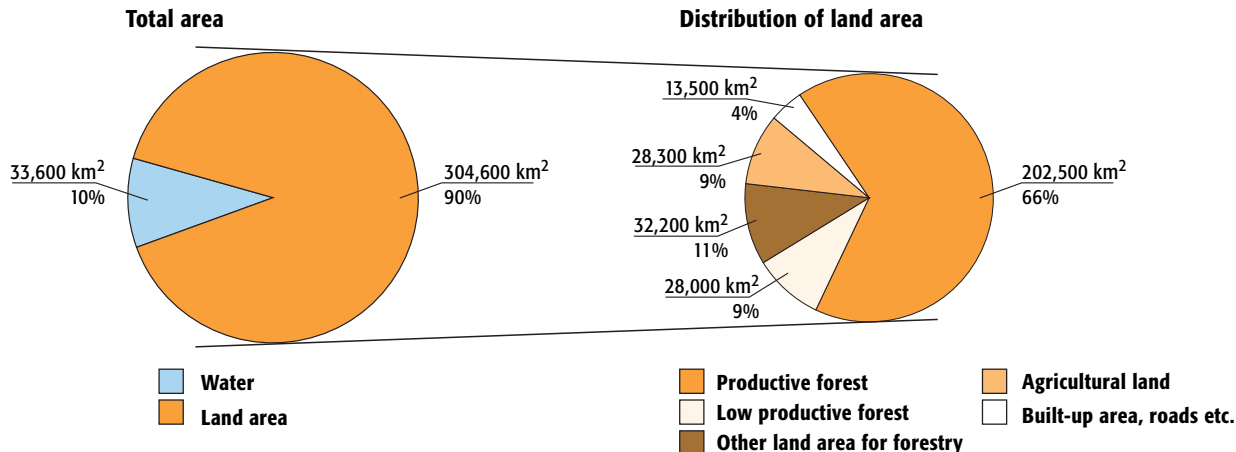

Finland – a land of forests

Sources: Statistical Yearbook of Forestry 2003, Statistics Finland 2003.

- Finland's population is 5.2 million or 17 people per sq. kilometre.
- The area of forest per inhabitant is over 4 hectares.
- The Finnish classification of forestry land is based on the annual forest increment. On productive forest land the annual increment per hectare is over one cubic metre. On low productive forest land the increment is 0.1–1 cubic metre, and on other land area for forestry less than 0.1 cubic metre per hectare per year. In addition to this, forestry land is taken to include logging roads, intermediate timber storage areas by the roadside and other similar areas.