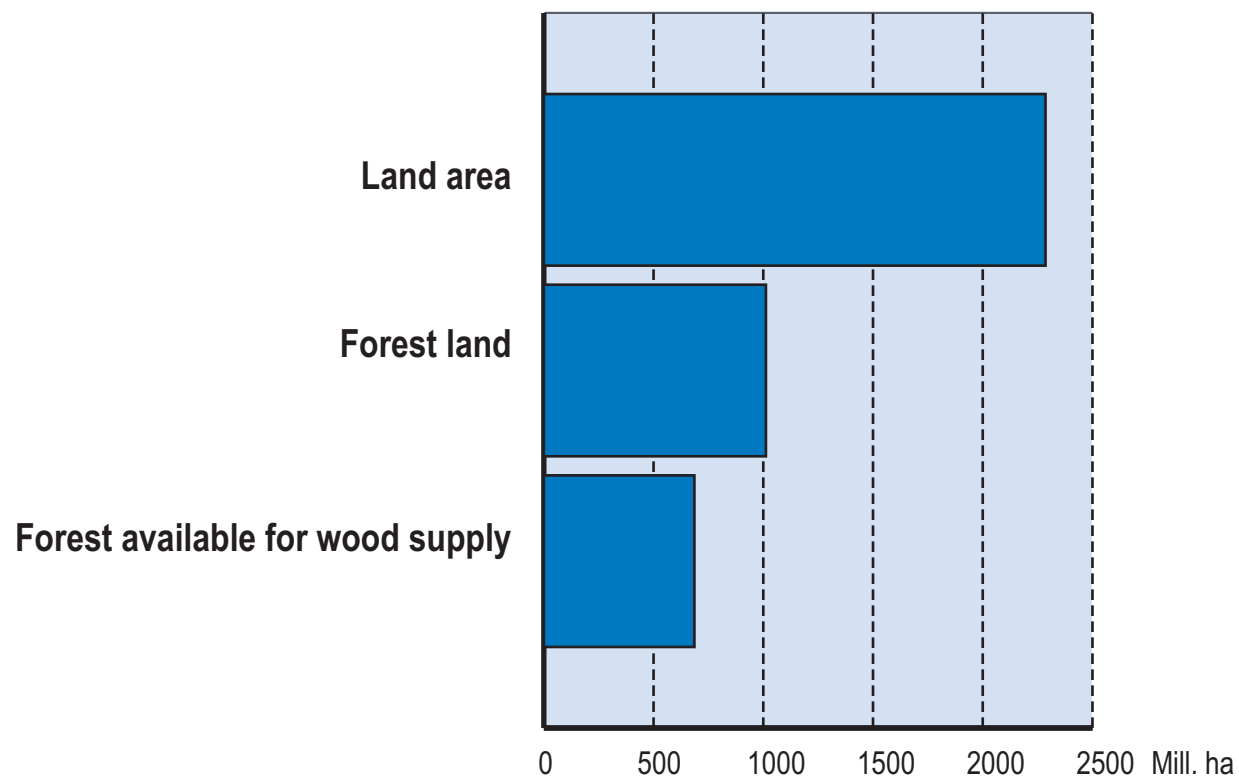

Forest resource data for Europe

- Europe has 26 percent of world's forest land area.
- Forest: land with tree crown cover of more than 10 percent and area of more than 0.5 ha. The trees should be able to reach a minimum height of five metres at maturity in situ.
- Forest available for wood supply: any legal, economic or specific environmental restrictions do not have a significant impact on the supply of wood.
- Russia Federation is included in Europe.
- Source: Finnish Statistical Yearbook of Forestry 2005 and 2008, Finnish Forest Research Institute.