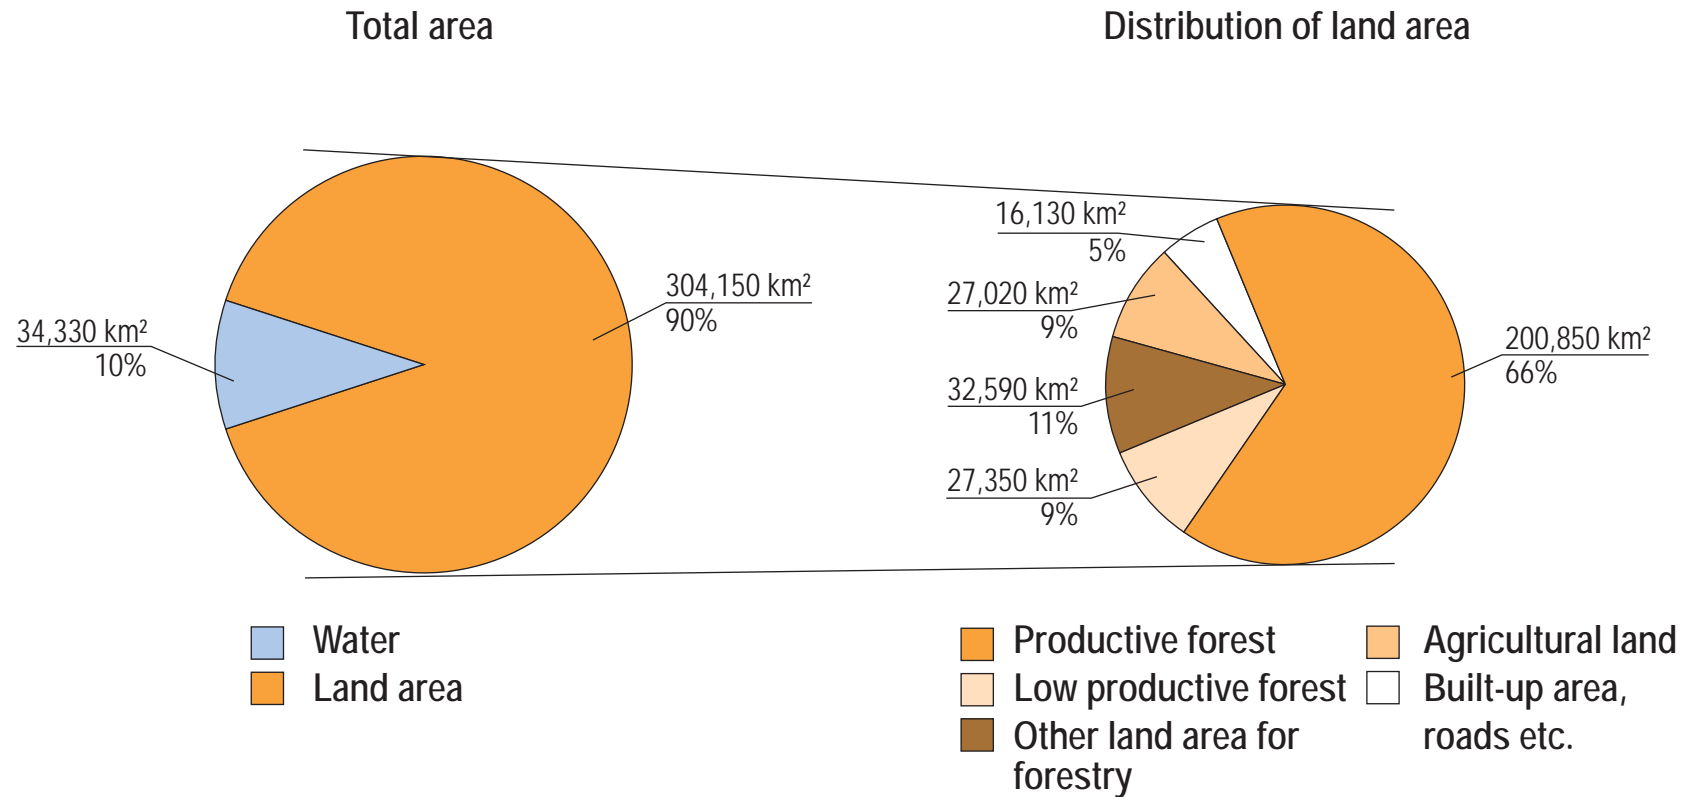

# Finland – a land of forests

- Finland's population is 5.4 million or 16 people per sq. kilometre.
- The area of forest per inhabitant is over 4 hectares.
- The Finnish classification of forestry land is based on the annual forest increment. On productive forest land the annual increment per hectare is over one cubic metre. On low productive forest land the increment is 0.1–1 cubic metre, and on other land area for forestry less than 0.1 cubic metre per hectare per year. In addition to this, forestry land is taken to include logging roads, intermediate timber storage areas by the roadside and other similar areas.
- Sources: Statistical Yearbook of Forestry 2009, Finnish Forest Research Institute; Statistics Finland 2009.