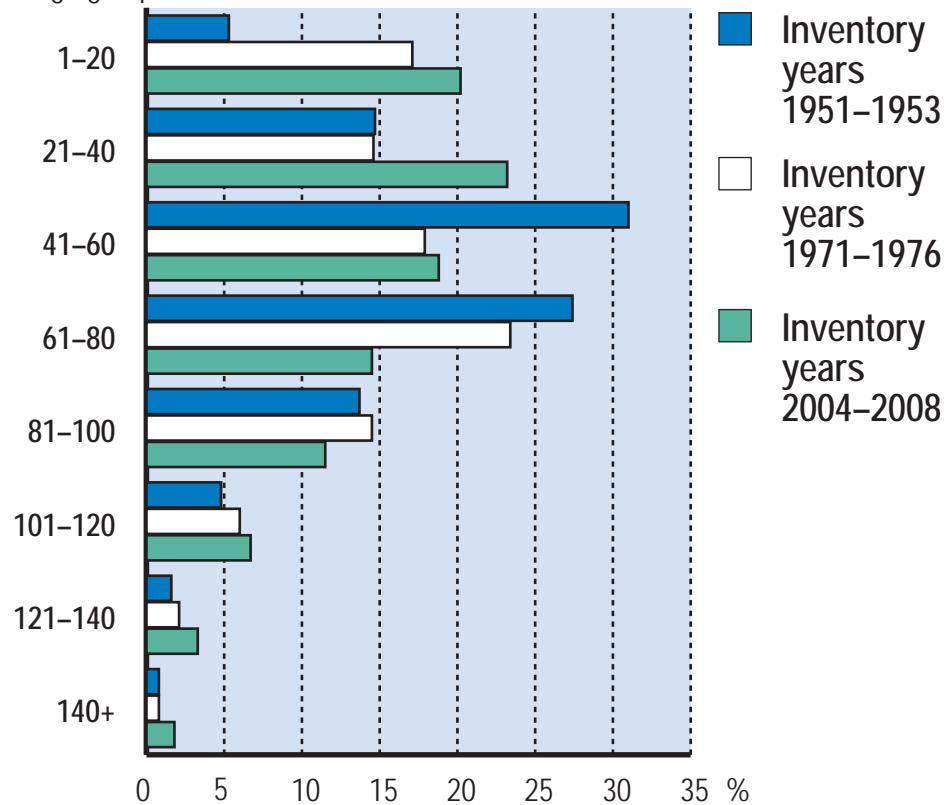

Changes in the age structure of forests in 1951–2008

Southern Finland

Age group

Northern Finland

Age group

• Source: Statistical Yearbook of Forestry 2009, Finnish Forest Research Institute.