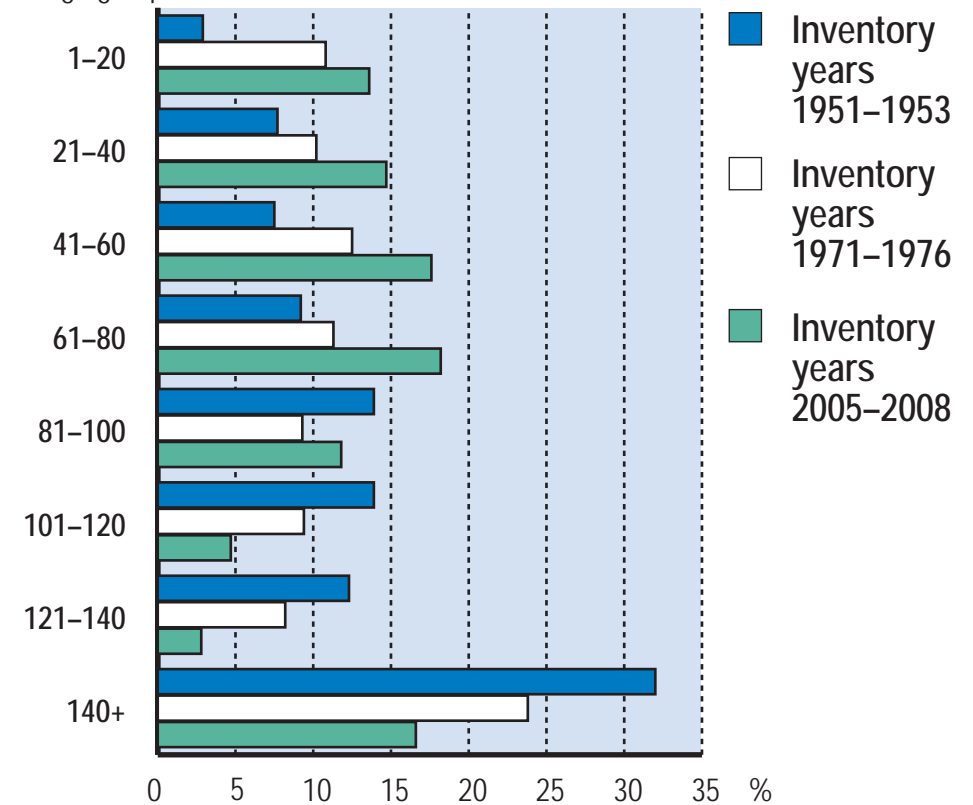

Changes in the age structure of forests in 1951–2008

Southern Finland

Age group

Northern Finland

Age group

• Source: Statistical Yearbook of Forestry 2009, Finnish Forest Research Institute.